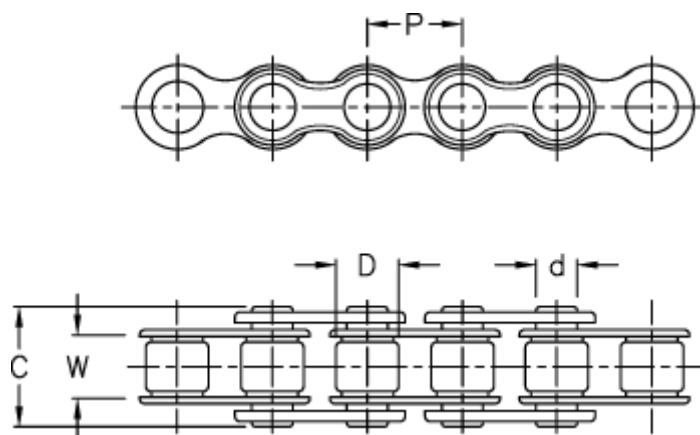

Data Sheet

Article number: 6100110120

Description: KLEEchain 2" simplex 32 B-1
5 meter in box (without connecting links)

Measures

Breaking power = 277500N

C = 66

Chain size = 2"

d = 17.81

D = 29.21

Description = 32 B-1

P = 50.8

W = 30.99